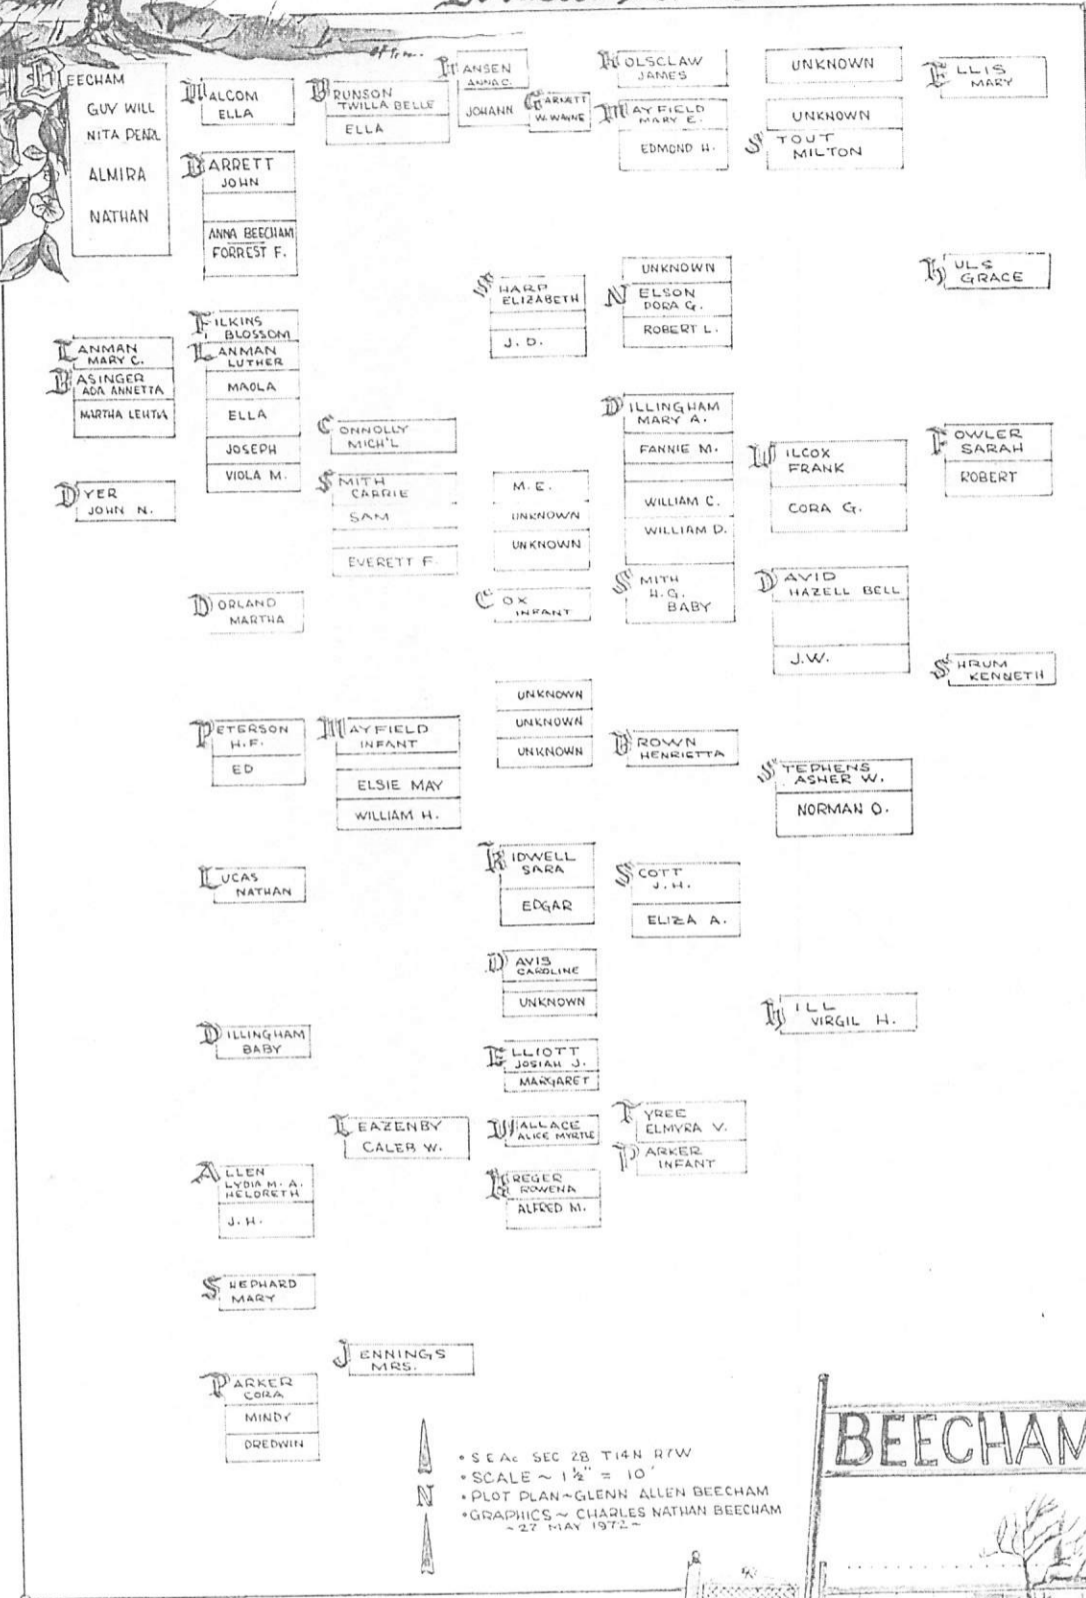

# Beecham Cemetery

Established 1891

Beecham Cemetery (Canadian Co., Okla.)  
Located 8 miles north and 1 mile west  
of El Reno, Oklahoma.

Surveyed January 11, 1969 by Mr. and  
Mrs. Tom Rukes, El Reno.

From the East, ROW 1